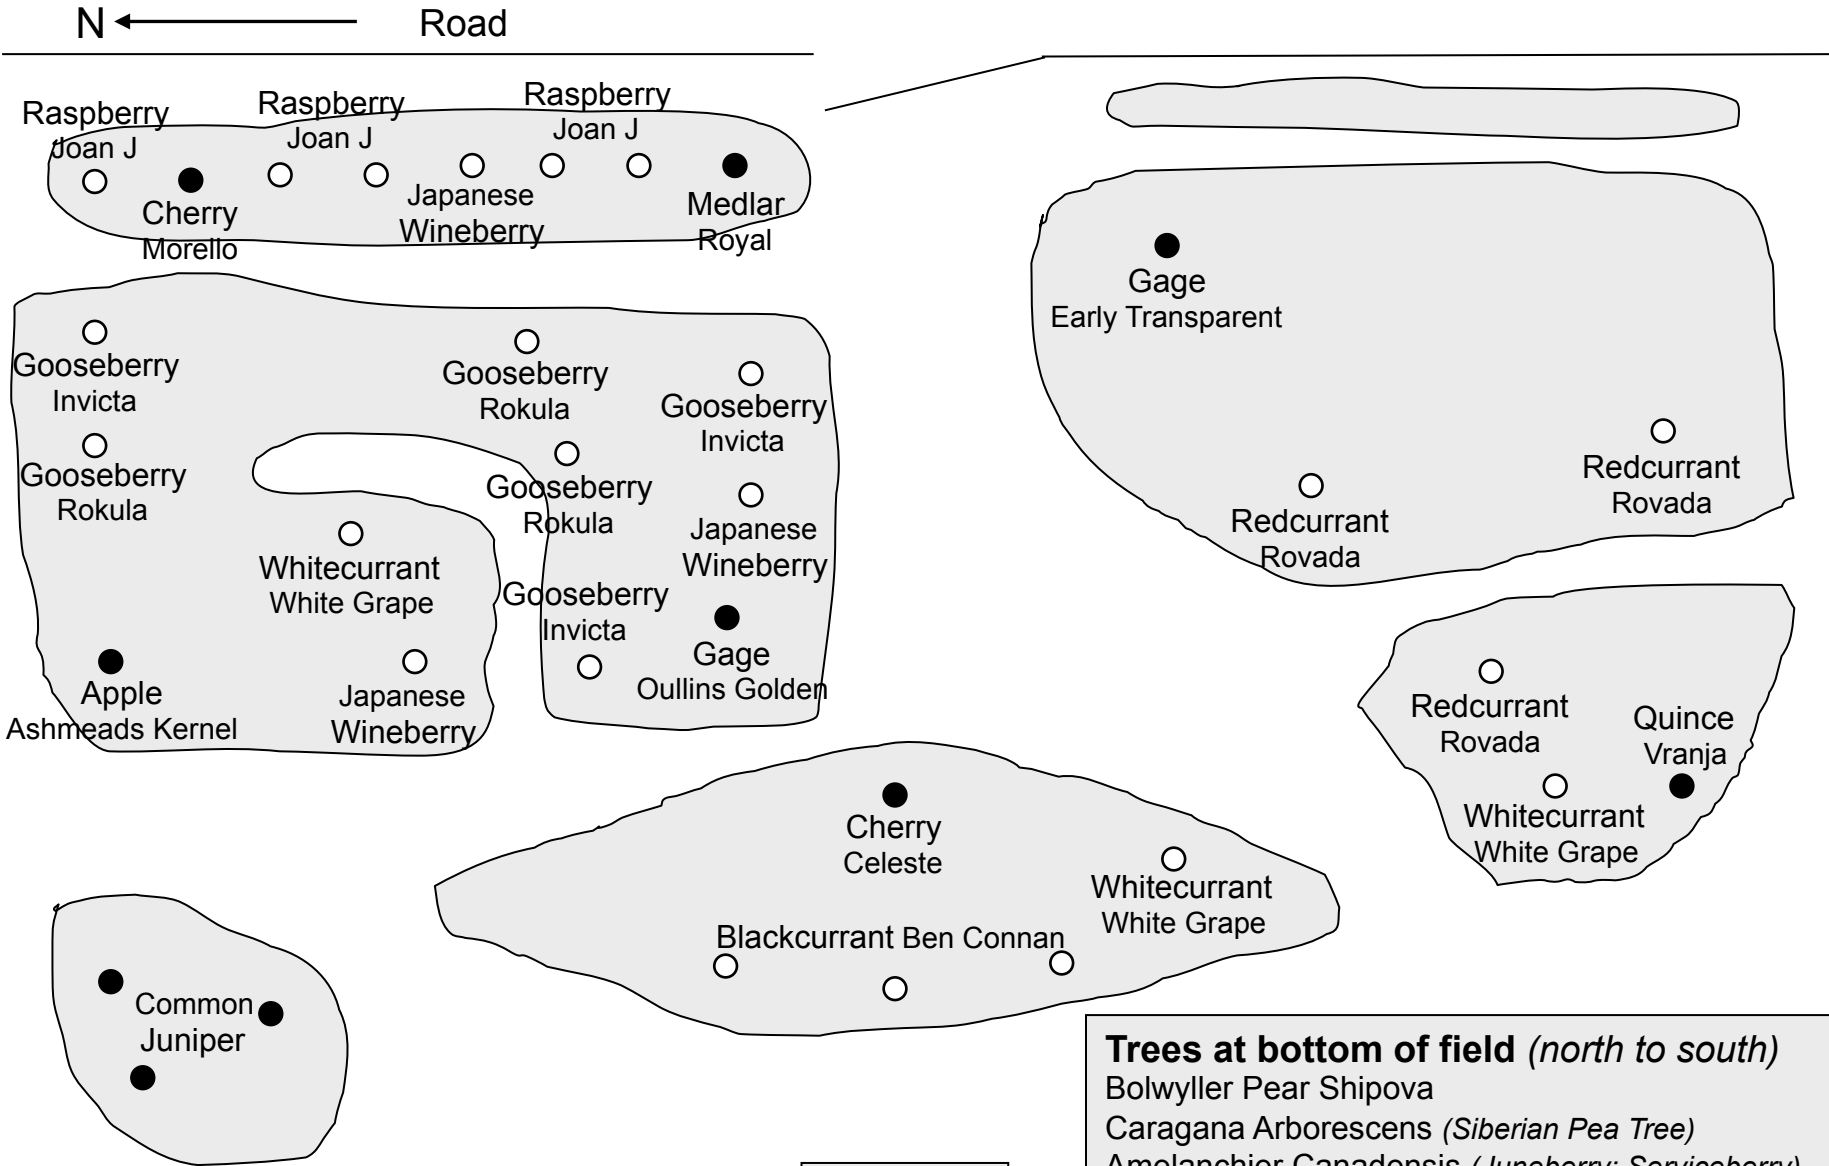

# Fruit trees and soft fruit

● Trees  
○ Bushes

**Trees at bottom of field (north to south)**  
 Bolwyller Pear Shipova  
 Caragana Arborescens (Siberian Pea Tree)  
 Amelanchier Canadensis (Juneberry; Serviceberry)  
 Crataegus Arnoldiana (Flowering Hawthorn; May Tree)  
 Caragana Arborescens (Siberian Pea Tree)